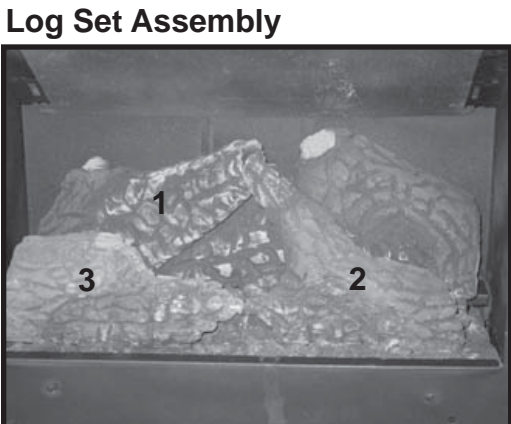

Part number list on following page.